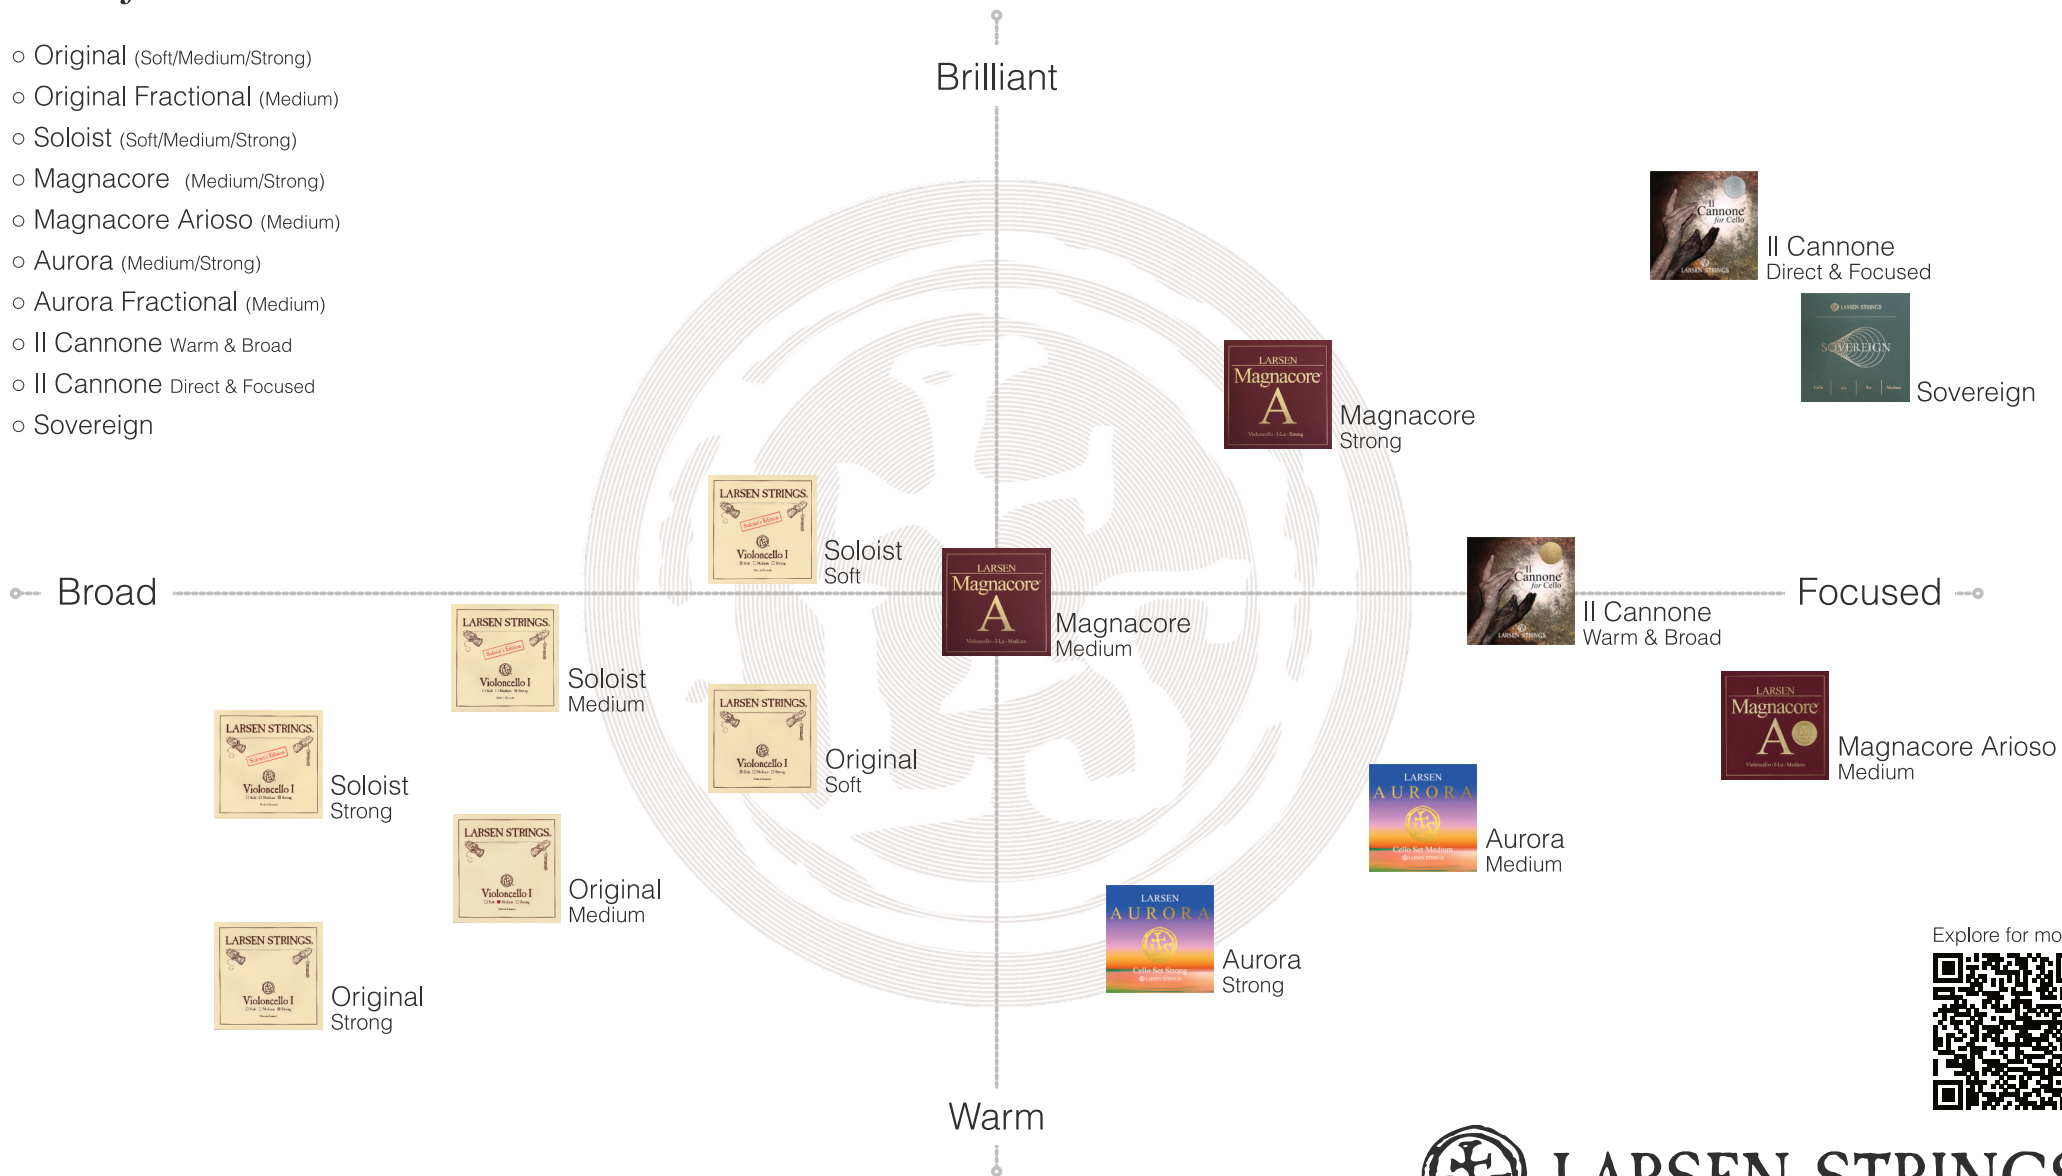

Larsen Sound Map

Sets for Cello

- Original (Soft/Medium/Strong)
- Original Fractional (Medium)
- Soloist (Soft/Medium/Strong)
- Magnacore (Medium/Strong)
- Magnacore Arioso (Medium)
- Aurora (Medium/Strong)
- Aurora Fractional (Medium)
- Il Cannone Warm & Broad
- Il Cannone Direct & Focused
- Sovereign

Explore for more: