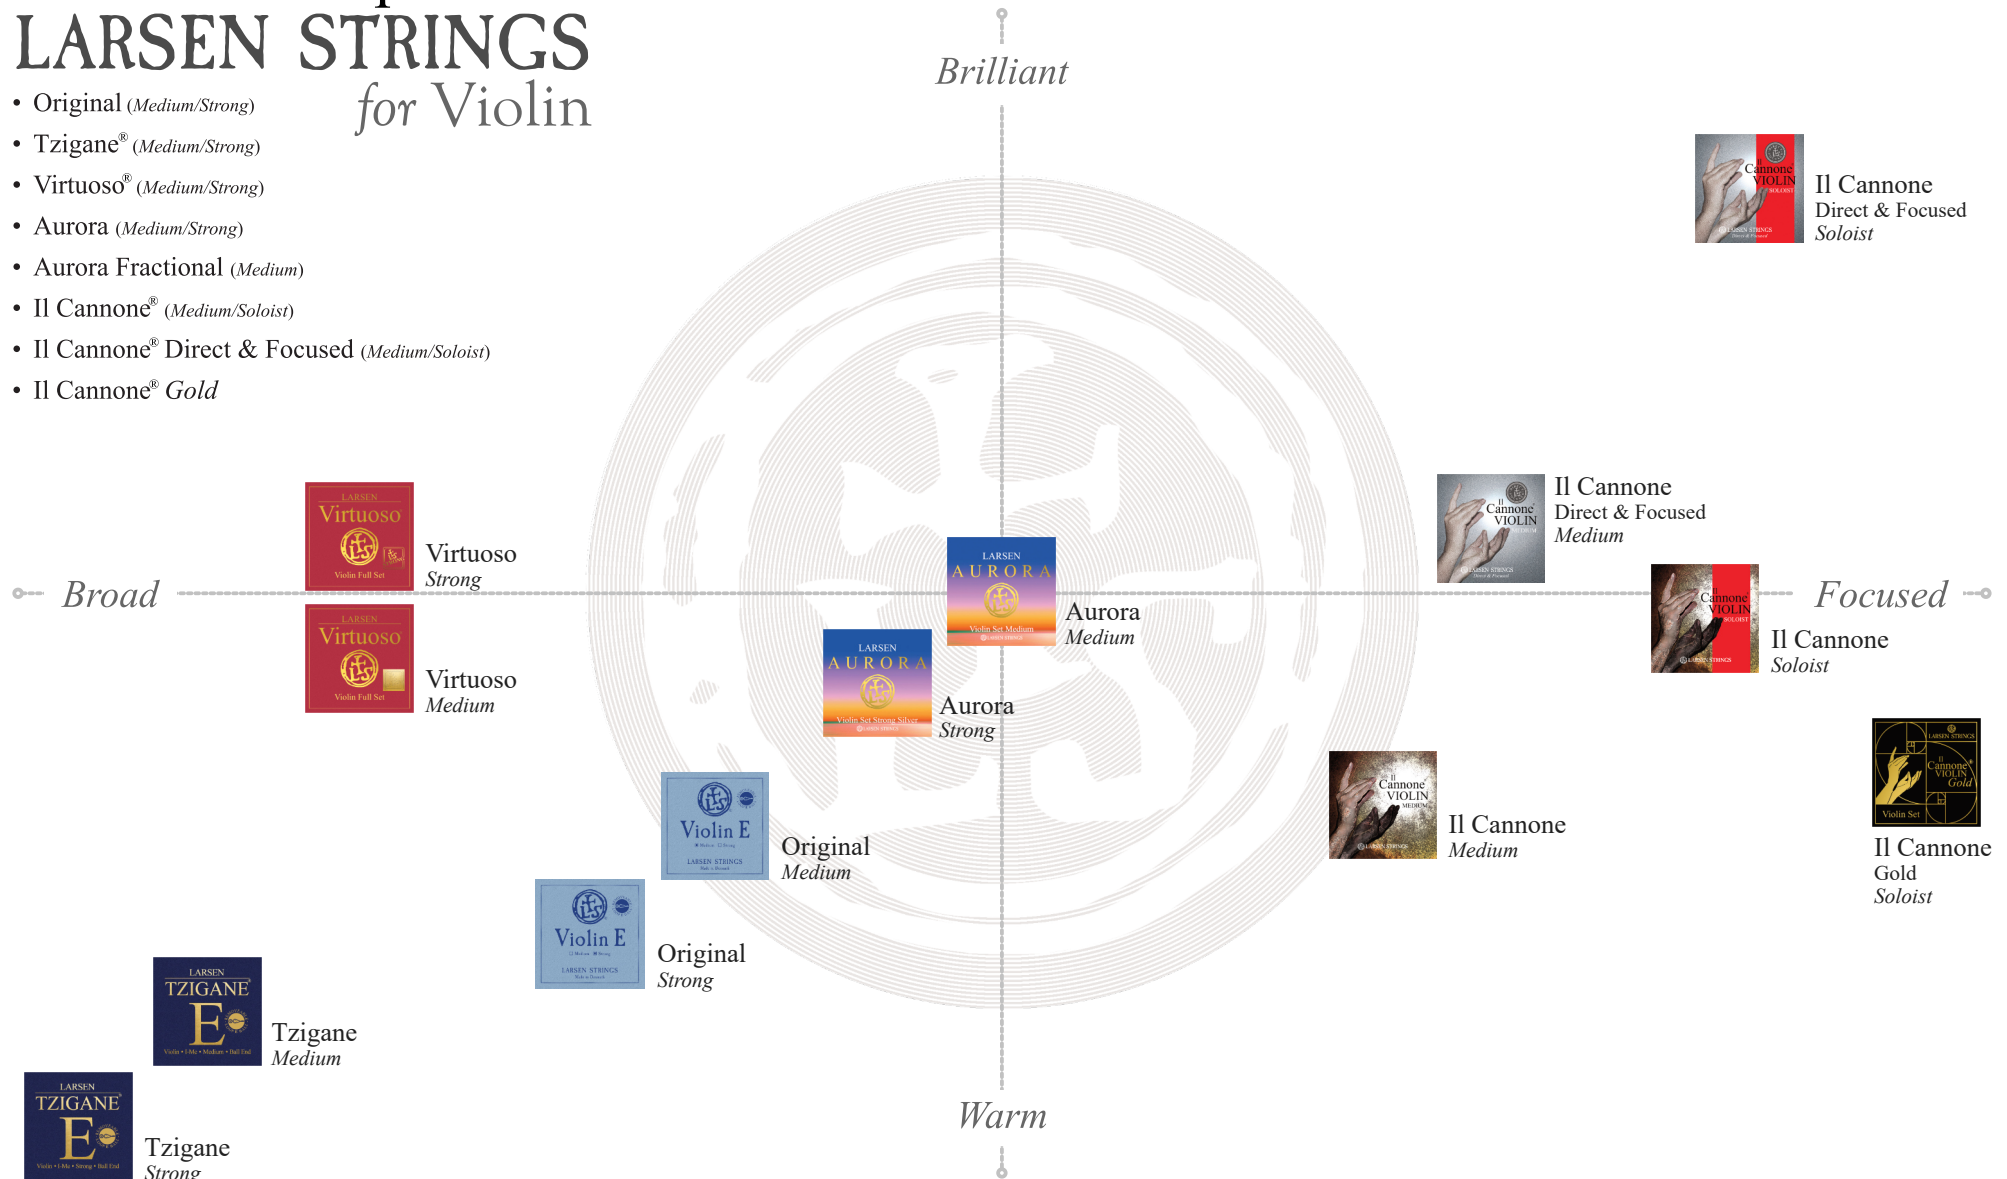

sound map sets LARSEN STRINGS for Violin

- Original (Medium/Strong)
- Tzigane® (Medium/Strong)
- Virtuoso® (Medium/Strong)
- Aurora (Medium/Strong)
- Aurora Fractional (Medium)
- Il Cannone® (Medium/Soloist)
- Il Cannone® Direct & Focused (Medium/Soloist)
- Il Cannone® Gold