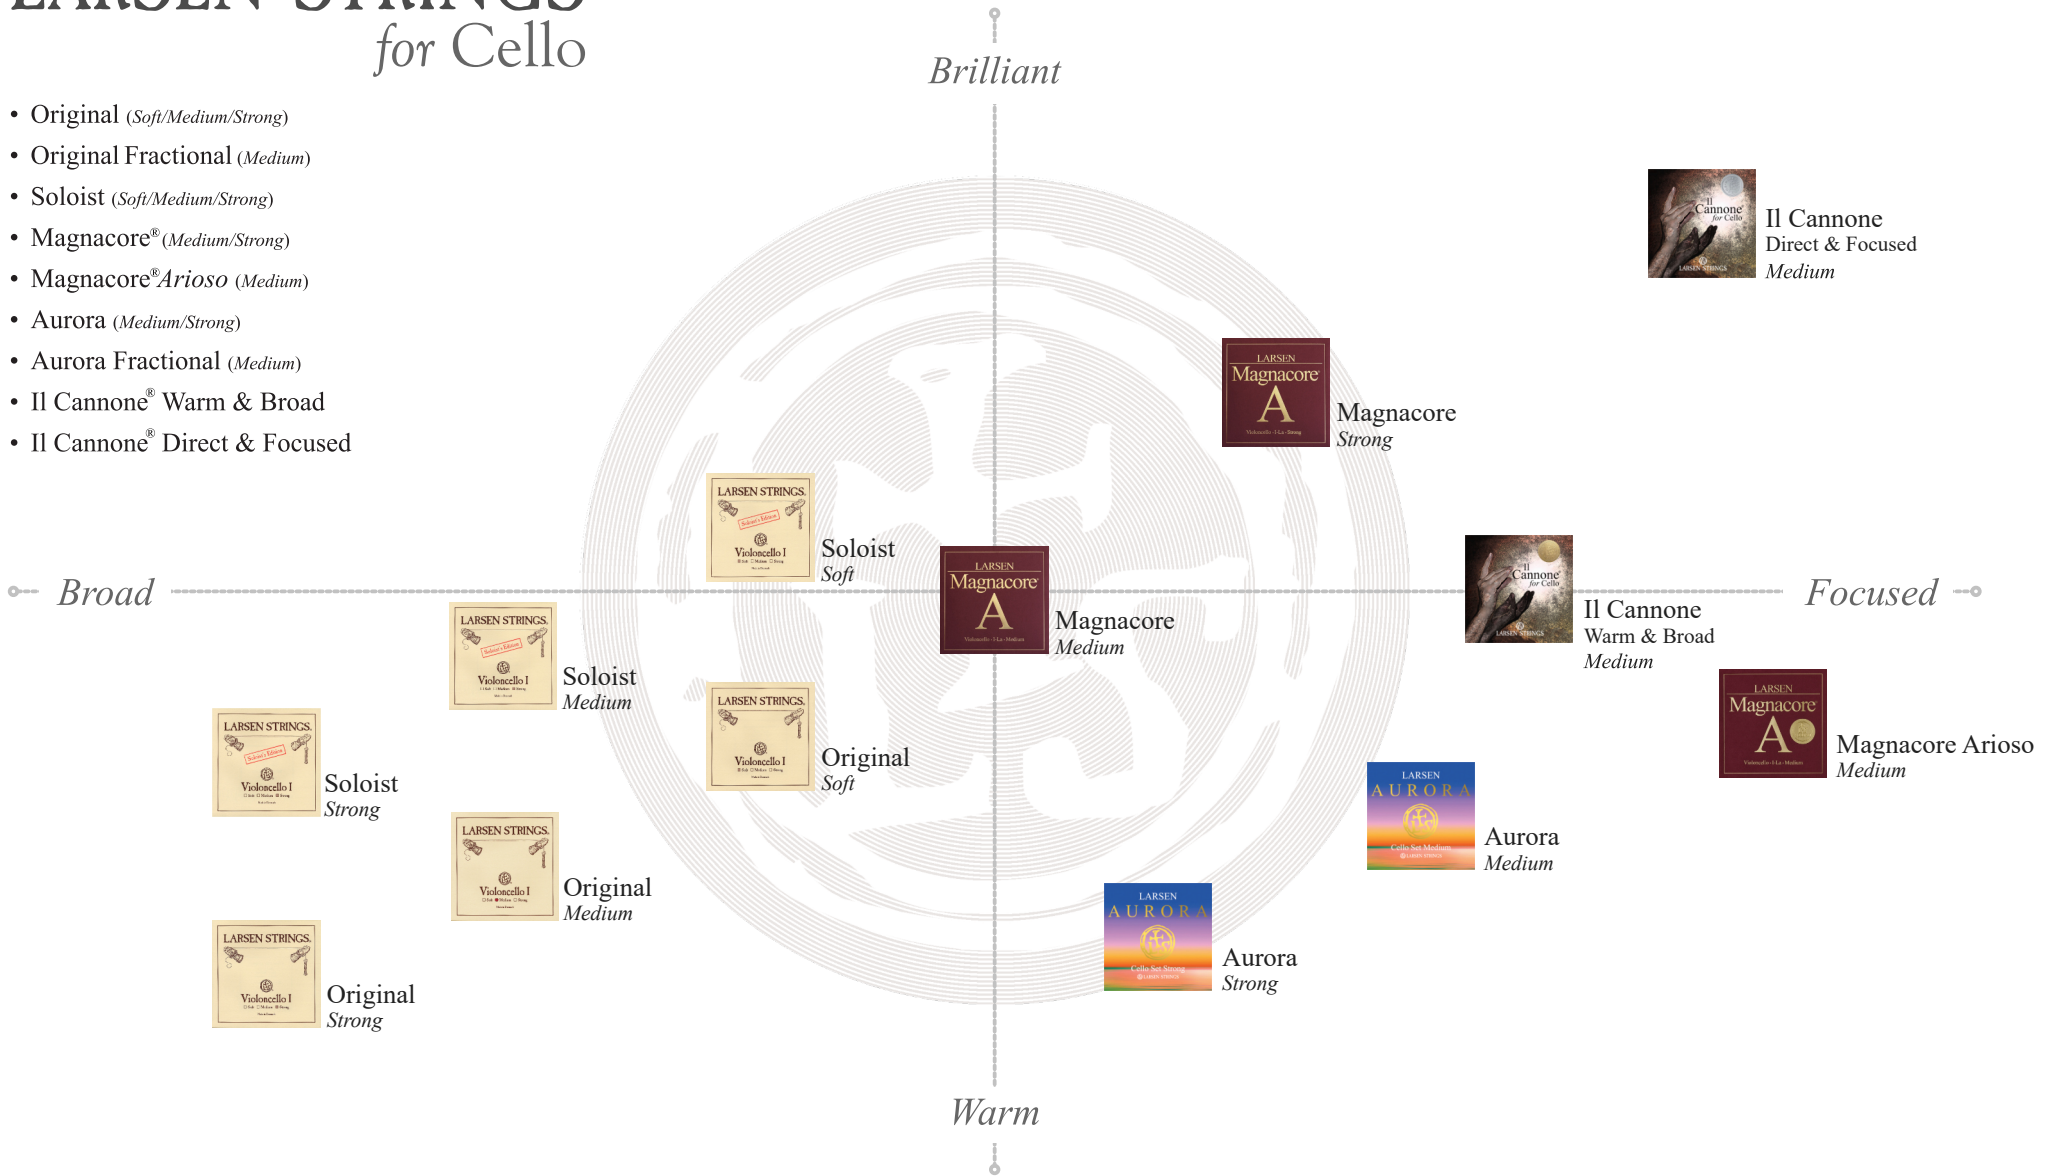

# sound map sets

## LARSEN STRINGS

for Cello

- Original (Soft/Medium/Strong)
- Original Fractional (Medium)
- Soloist (Soft/Medium/Strong)
- Magnacore® (Medium/Strong)
- Magnacore® *Arioso* (Medium)
- Aurora (Medium/Strong)
- Aurora Fractional (Medium)
- Il Cannone® Warm & Broad
- Il Cannone® Direct & Focused